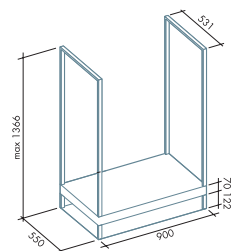

NEW!
Faretto alogeno con apertura "Easy Open"
Halogen light with "Easy Open" system

isola/island

90

120

mensola/wall shelf

90

scolapiatti/plate-rack

90

278 x 301 mm

278 x 301 mm

3

3

illuminazione / lighting

Halogen lamp Dicroica lamp Incandescent lamp Fluorescent lamp

4 x 20 Watt

4 x 20 Watt