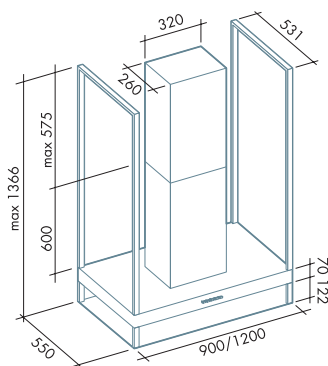

NEW!
Faretto alogeno con apertura "Easy Open"
Halogen light with "Easy Open" system

isola/island

90

120

mensola/wall shelf

90

scolapiatti/plate-rack

90

278 x 301 mm

278 x 301 mm

3

3

illuminazione / lighting

Halogen lamp Dicroica lamp Incandescent lamp Fluorescent lamp

4 x 20 Watt

4 x 20 Watt