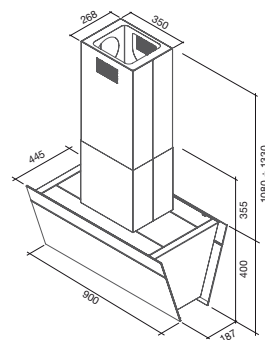

### Isola / Island - 90

Motore e comandi  
motor and control

800 m<sup>3</sup>/h 4 vel. P.E.L.

Filtri / filters

"Top" 272x245 mm  
"Top" 279x139 mm  
Carbone/Charcoal: 6

Illuminazione / Lighting: Led lamp

4 x 1 W

### Parete / Wall - 90

Motore e comandi  
motor and control

800 m<sup>3</sup>/h 4 vel. P.E.L.

Filtri / filters

"Top" 272x245 mm  
"Top" 279x139 mm  
Carbone/Charcoal: 6

Illuminazione / Lighting: Led lamp

4 x 1 W