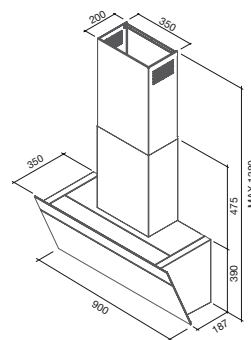

### Isola / Island - 90

Motore e comandi  
motor and control

800 m<sup>3</sup>/h 4 vel. P.E.L.

Filtri / filters

"Top" 272x245 mm  
"Top" 279x139 mm  
Carbone/Charcoal: 6

Illuminazione / Lighting: Led lamp

4 x 1 W

### Parete / Wall - 90

Motore e comandi  
motor and control

800 m<sup>3</sup>/h 4 vel. P.E.L.

Filtri / filters

"Top" 272x245 mm  
"Top" 279x139 mm  
Carbone/Charcoal: 6

Illuminazione / Lighting: Led lamp

4 x 1 W