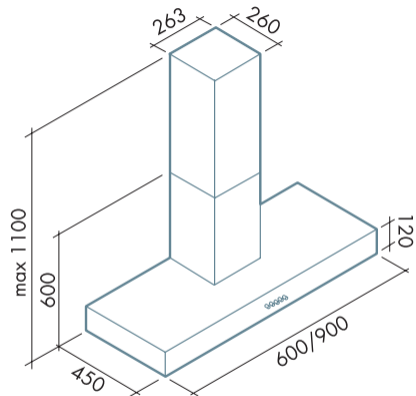

GIOVE

parete/wall

60

90

motore e comandi
motor and control

450 m³/h 3 vel.

P.M.

P.M.

filtri
filters

"Base"

carbone/charcoal

278 x 301 mm

3

3

illuminazione
lighting

Incandescent lamp

2 x 25 Watt

2 x 25 Watt

linea AIRMEC | 169