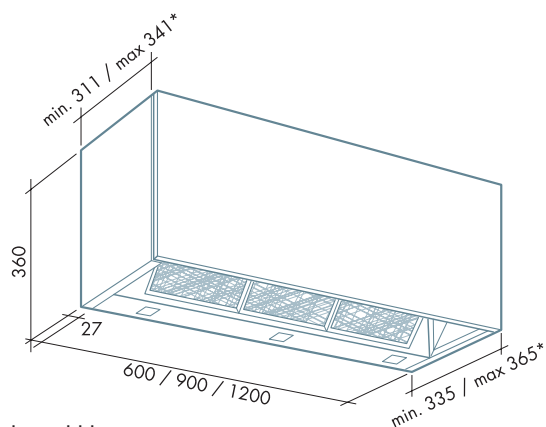

INTEGRATA

Caratteristiche generali

Acciaio inox (AISI 304) spazzolato. Filtro antigrasso metallico, asportabile e lavabile. Filtro carbone.

General features

Scotch brite Stainless steel (AISI 304). Metallic grease filter, removable and washable. Charcoal filter.

* Profondità regolabile
* Adjustable depth