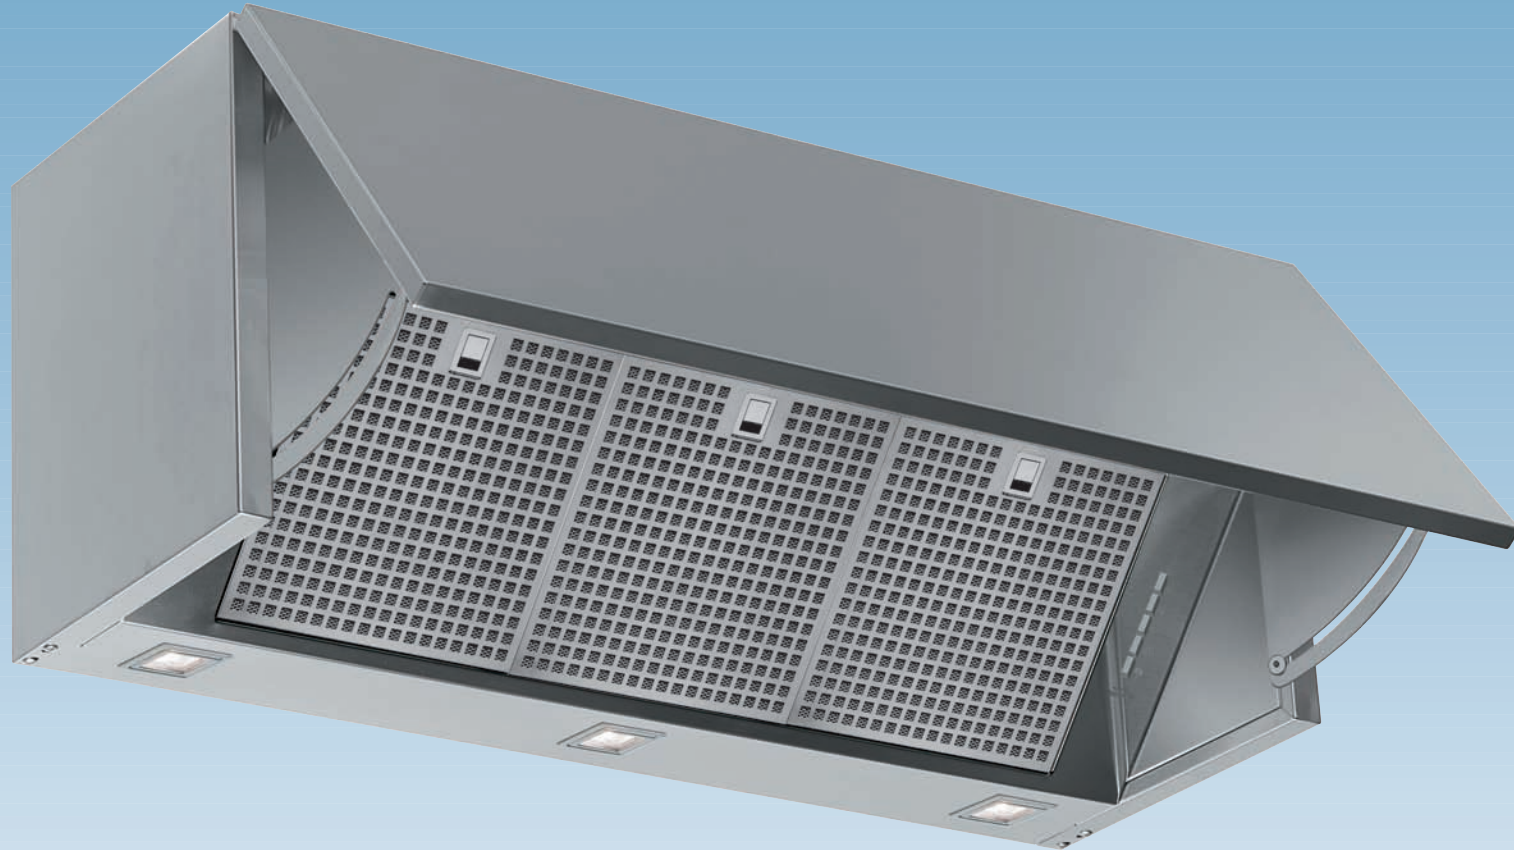

## General features

Scotch brite Stainless steel (AISI 304). Metallic grease filter, removable and washable. Charcoal filter.

\* Profondità regolabile  
\* Adjustable depth

Anta legno (montaggio cliente)  
Wooden door (customer self assembling)

Anta vetro (montaggio cliente)  
Glass door (customer self assembling)

parete/wall
60
90
120

anta/door
60
90
120

motore e comandi / motor and control			filtri / filters			illuminazione / lighting				
450 m <sup>3</sup> /h <u>3 vel.</u>	600 m <sup>3</sup> /h <u>3 vel.</u>	800 m <sup>3</sup> /h <u>4 vel.</u>	"Base"	"Top"	carbone/charcoal	Halogen lamp	Dicroica lamp	Incandescent lamp	Fluorescent lamp	
P.M.	P.M.			235 x 245 mm	2	2 x 20 Watt				
P.M.	P.M.			235 x 245 mm	2	2 x 20 Watt				
P.M.	P.M.			235 x 245 mm	2	3 x 20 Watt				
Acciaio inox / Stainless steel										
Acciaio inox / Stainless steel										
Acciaio inox / Stainless steel										

ACCESSORI OPZIONALI DISPONIBILI: Kit parete acciaio - Salvietta *Magic Steel*  
AVAILABLE OPTIONAL ACCESSORIES: Stainless steel backsplash - *Magic Steel* protective and cleaning wipe

- ATTENZIONE: l'anta in acciaio non è inclusa. E' disponibile in opzione.
- WARNING: stainless steel door not included. Available on demande.

# INTEGRATA

Design

450 600 

AIS 304

Design