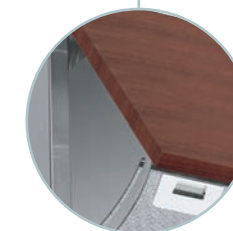

## General features

Scotch brite Stainless steel (AISI 304). Metallic grease filter, removable and washable. Charcoal filter.

\* Profondità regolabile  
\* Adjustable depth

Anta legno (montaggio cliente)  
Wooden door (customer self assembling)