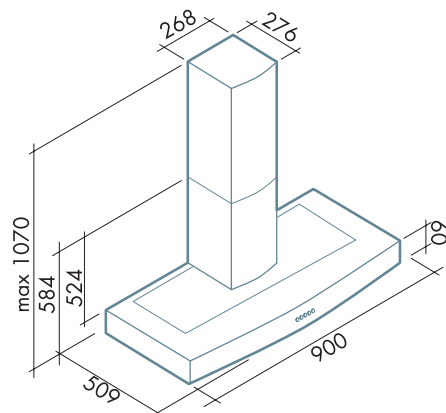

IRIDE

Caratteristiche generali

Acciaio inox (AISI 304) spazzolato. Filtro antigrasso metallico, asportabile e lavabile. Filtro carbone. Pulsantiera elettronica.

General features

Scotch brite Stainless steel (AISI 304). Metallic grease filter, removable and washable. Charcoal filter. Electronic optical control.

Filtro antigrasso metallico, asportabile e lavabile.

Metallic grease filter, removable and washable.

isola/island

/
/
/

parete/wall

/
90
/

motore e comandi / motor and control

450 m³/h 3 vel.	600 m³/h 3 vel.	800 m³/h 4 vel.

filtri / filters

"Base"	"Top"	carbone/charcoal

illuminazione / lighting

Halogen lamp	Dicroica lamp	Incandescent lamp	Fluorescent lamp

motore e comandi / motor and control	filtri / filters		illuminazione / lighting				
450 m³/h 3 vel.	"Base"	"Top"	carbone/charcoal	Halogen lamp	Dicroica lamp	Incandescent lamp	Fluorescent lamp
600 m³/h 3 vel.							
800 m³/h 4 vel.							

ACCESSORI OPZIONALI DISPONIBILI: Aspiratore sottotetto (solo versione 800 m³/h) - Aspiratore esterno (solo versione 800 m³/h) - Prolunga camino parete (solo h 960 mm) - Kit parete acciaio - Salvietta *Magic Steel*

AVAILABLE OPTIONAL ACCESSORIES: Under-roof extractor fan (only 800 m³/h version) - Outdoor extractor fan (only 800 m³/h version) - Wall chimney extension (only h 960 mm) - Stainless steel backslash - *Magic Steel* protective and cleaning wipe