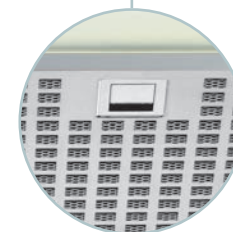

IRIDE

Caratteristiche generali

Acciaio inox (AISI 304) spazzolato. Filtro antigrasso metallico, asportabile e lavabile. Filtro carbone. Pulsantiera elettronica.

General features

Scotch brite Stainless steel (AISI 304). Metallic grease filter, removable and washable. Charcoal filter. Electronic optical control.

Filtro antigrasso metallico, asportabile e lavabile.

Metallic grease filter, removable and washable.

isola/island

/
/
/

parete/wall

/
90
/

motore e comandi / motor and control

450 m³/h 3 vel.	600 m³/h 3 vel.	800 m³/h 4 vel.

filtri / filters

"Base"	"Top"	carbone/charcoal

illuminazione / lighting

Halogen lamp	Dicroica lamp	Incandescent lamp	Fluorescent lamp

motore e comandi / motor and control	filtri / filters		illuminazione / lighting				
450 m³/h 3 vel.	"Base"	"Top"	carbone/charcoal	Halogen lamp	Dicroica lamp	Incandescent lamp	Fluorescent lamp
600 m³/h 3 vel.							
800 m³/h 4 vel.							

ACCESSORI OPZIONALI DISPONIBILI: Aspiratore sottotetto (solo versione 800 m³/h) - Aspiratore esterno (solo versione 800 m³/h) - Prolunga camino parete (solo h 960 mm) - Kit parete acciaio - Salvietta *Magic Steel*

AVAILABLE OPTIONAL ACCESSORIES: Under-roof extractor fan (only 800 m³/h version) - Outdoor extractor fan (only 800 m³/h version) - Wall chimney extension (only h 960 mm) - Stainless steel backslash - *Magic Steel* protective and cleaning wipe