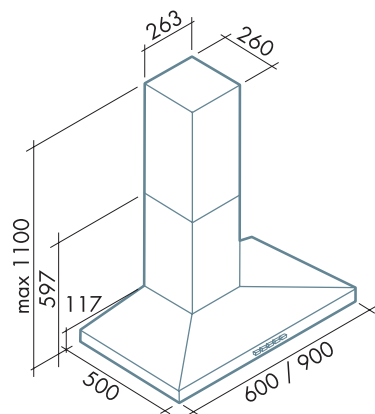

NEW!
Faretto alogeno con apertura "Easy Open"
Halogen light with "Easy Open" system

isola/island

/

/

/

parete/wall

60

90