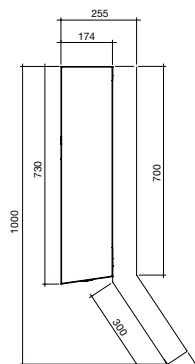

Fasteel steel and satin finishing sides

Parete / Wall - 55

- Filtro antigrasso metallico, asportabile e lavabile.
- Griglie Top.
- Pulsantiera elettronica.
- Metallic grease filter, removable and washable.
- Top filters.
- Electronic control.

Motore e comandi motor and control 800 m³/h 4 vel. P.EL.

Filtri / filters "Top" 279x139 mm
"Top" 235x245 mm
Carbone/Charcoal: 6

Illuminazione / Lighting: 2 Led lamp x 1 W
2 neon x 13 W

Brilliant Steel Fasteel