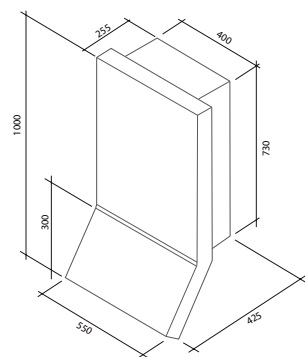

Fasteel steel and satin finishing sides

Parete / Wall - 55

- Filtro antigrasso metallico, asportabile e lavabile.
- Griglie Top.
- Pulsantiera elettronica.
- Metallic grease filter, removable and washable.
- Top filters.
- Electronic control.

Motore e comandi motor and control 800 m³/h 4 vel. P.EL.

Filtri / filters "Top" 279x139 mm
"Top" 235x245 mm
Carbone/Charcoal: 6

Illuminazione / Lighting: 2 Led lamp x 1 W
2 neon x 13 W

Brilliant Steel Fasteel